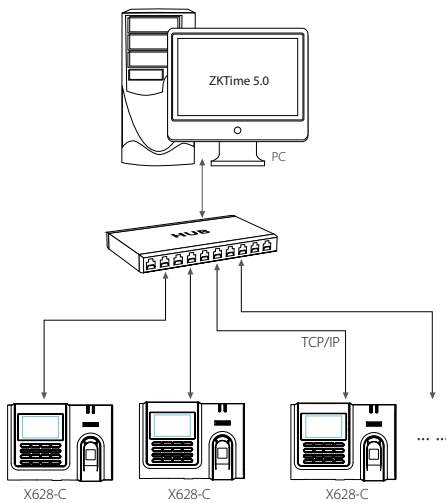

Specifications

Fingerprint Capacity	3000
ID Card Capacity	10,000 (Optional)
Record Capacity	100,000
Display	3-inch Screen
Communication	RS232/485, TCP/IP, USB-host
Standard Functions	Workcode, SMS, DST, Scheduled-bell, Self-Service Query, Automatic Status Switch ID/Mifare/HID, Webserver, External Printer, 9 digit user ID, WiFi,
Optional Functions	Photo ID, ADMS, USB-client,
Software	ZKTime 5.0 (Free), ZKTime. Net
Power Supply	DC 5V 2A
Verification Speed	≤0.5 Sec.
Operating Temp.	0 °C- 45 °C
Operating Humidity	20%-80%
Dimension	190 × 135.8 × 51.5mm (Length × Width × Thickness)
Net Weight	0.9 kg

Configuration

What's in the Box

Mini USB Cable

Screws and Holders

ZKTeco Inc.

ZK Mansion, Wuhe Rd, Gangtou, Bantian, Buji Town,
Longgang District, Shenzhen China 518129
Tel: 86-755-8960 2345/46/47/48
E-mail: sales@zkteco.com
www.zkteco.com

Global Offices:

USA: +1 732-412-6007
EU: +34 916532891
Brazil: +55 31 2515-8326
Thailand: +66-027199154
Mexico: +52-55-52928418

South Africa: +27 12 259 1047
Egypt: +201110444134
Dubai: +971 4 6091 310
India: +91 8123536788
Indonesia: +62 21 2921 8949

Vietnam : +84-0169-5813007
Philippines: +63 9084118832
Russia: +8 915 178-46-81